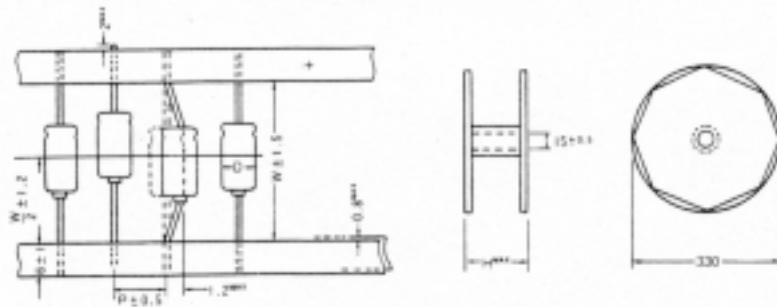

Packaging Size	Inner Carton		Outer Carton	
		 L30 x W17 x H22 cm	 L47 x W36 x H32 cm Cubit Feet : 1.88 ( 4 inner boxes in ONE )	

Dimension D x L (mm)	Per bag (Piece)	Per inner box (Piece)	Weight (Kg.)	Outer carton		
				Quantity (pcs.)	Net Weight (Kg)	Gross Weight (Kg)
22 x 40	-	105	2.00	945	18.00	19.00
22 x 50	-	75	2.00	675	18.00	19.00
25 x 50	-	50	2.00	450	18.00	19.00

Packaging Size	Inner Box		Outer Carton	
		 L31 x W14 x H6.5 cm	 L43.5 x W33 x H20 cm Cubit Feet : 1.01 ( 9 boxes in ONE )	

**Axial Lead / Tape & Reel 帶式包裝品 :**

Dimension D x L (mm)	Per Reel (Piece)	Weight (Kg.)	Outer carton		
			Quantity (piece)	Net Weight (Kg)	Gross Weight (Kg)
5 x 13	1,500		7,500	7.00	9.00
6.3 x 13	1,000		5,000	7.00	9.00
6.3 x 16	1,000		5,000	8.00	11.00
8 x 12	1,000		5,000	9.00	10.00
8 x 16	1,000		5,000	9.00	10.00
8 x 20	1,000		5,000	10.00	11.00
10 x 12	500		2,500	11.00	12.00
10 x 16	500		2,500	12.00	13.00
10 x 20	500		2,500	13.00	14.00
10 x 22	500		2,500	13.00	14.00
10 x 26	500		2,000	11.00	12.00
10 x 30	500		2,000	12.00	14.00
13 x 21	400		1,600	9.00	10.00
13 x 26	400		1,600	10.00	12.00
13 x 30	-		-		
Packaging Size	Inner Carton		Outer Carton		
	 L30 x W17 x H22 cm		 L47 x W36 x H32 cm Cubit Feet : 1.91 ( 4 or 5 inner boxes in ONE )		

• Taping specification : ( Code: TR )

Diameter (mm)	Dimension (mm)			Taping Code	Quantity Per Reel (pcs.)
	W	P	H		
5	52	10	70	TR5	1,500
	• 63	10	82	TR6	
6.3	52	10	70	TR5	1,000
	• 63	10	82	TR6	
8	52	10	70	TR5	1,000
	• 63	10	82	TR6	
10	52	15	70	TR5	500
	• 63	15	82	TR6	
12.5 / 13	63	15	82	TR6	400